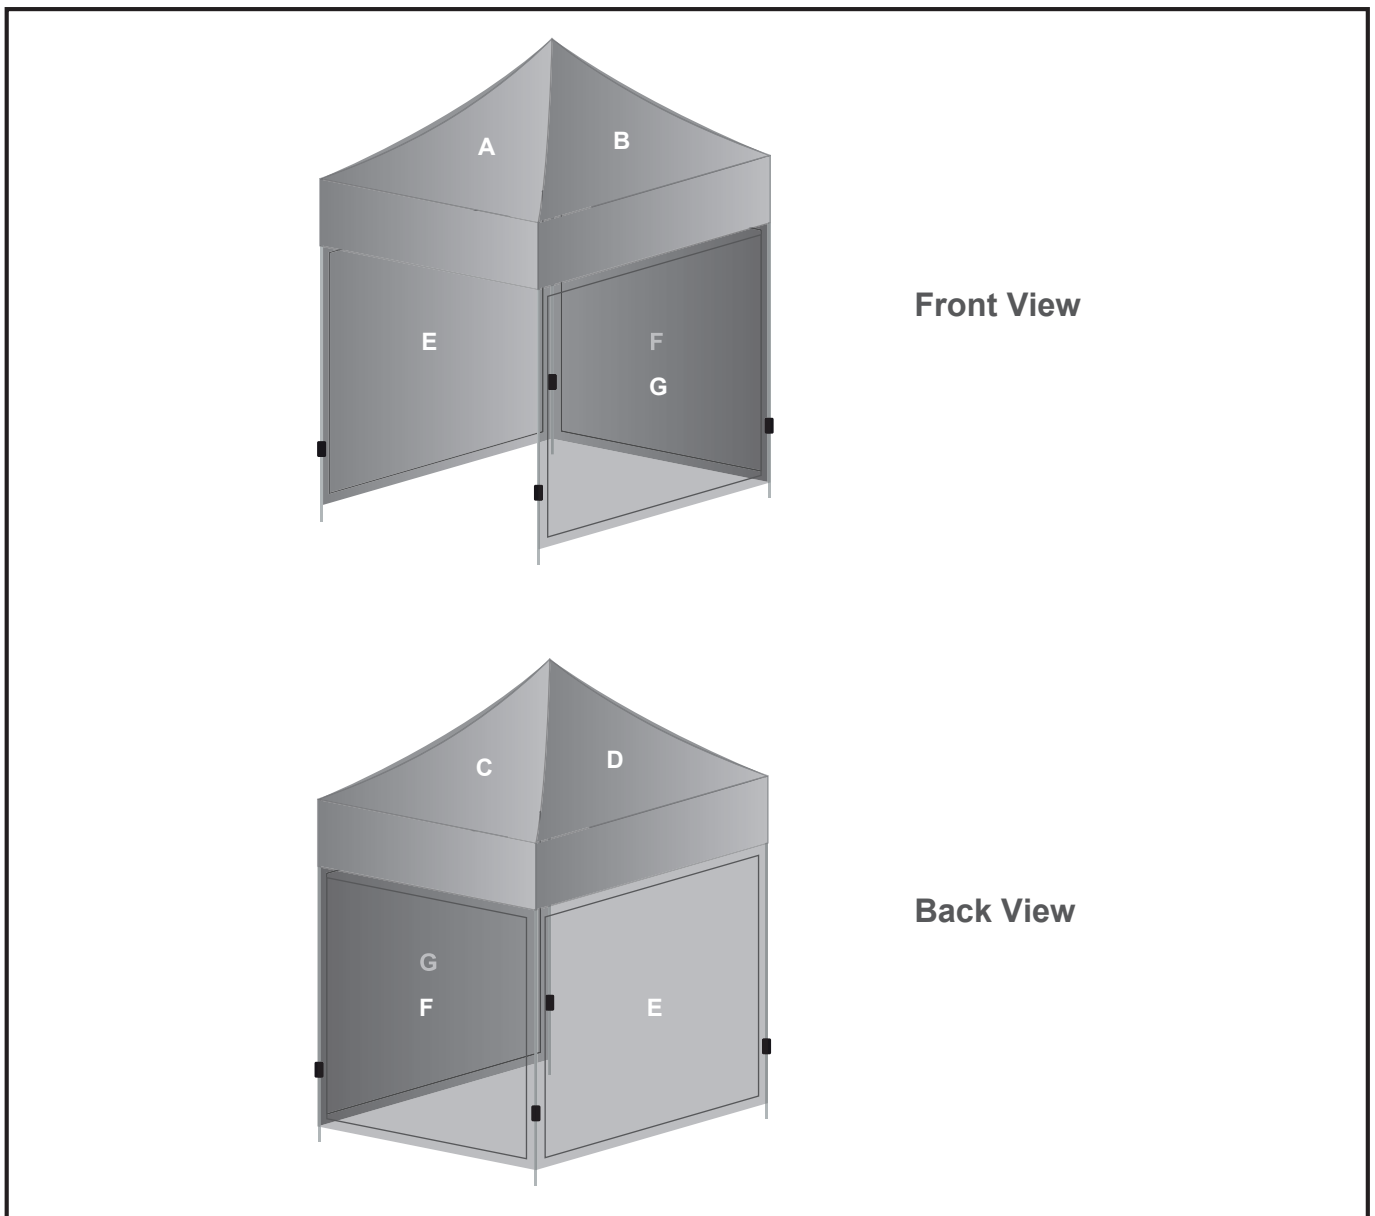

# DISPLAY-2145

Ovation Gazebo 2x2m Petite Frame - 3 Full walls

## Need to know:

- Roof and walls can be printed on one side only. Printed walls can be setup to face inwards or outwards. Please see template for detailed placement.
- Acceptable file types for artwork: .pdf - minimum 100dpi at 100% - 200dpi at 50% - 400dpi at 25%
- Convert all text to curves / paths

## Branding Options:

**Position: A - B - C - D - Roof**

Size: 2156mm wide x 1656mm high

**Position: E - F - G - Full wall**

Size: 2100mm wide x 1956mm high